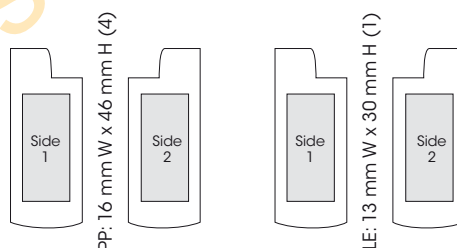

300 = 8.4 Kg (approx.)

Please refer to the inside front cover for icon definitions.

BIC® C2 Metal

BIC® C2 Metal
Colours

BIC® C2 Metal
(3,2 cm W x 7,8 cm H x 1,9 cm D)

SP: 13 mm W x 30 mm H (1)
LE: 13 mm W x 30 mm H (1)

BIC® Styl'it Luxury

BIC® Styl'it Luxury
Colours

BIC® Styl'it Luxury
(2,3 cm W x 6,0 cm H x 1,2 cm D)

PP: 16 mm W x 46 mm H (4)

LE: 13 mm W x 30 mm H (1)

BIC® C2 Metal:
• Fits comfortably in hand

BIC® Styl'it Luxury:
• Premium metal design