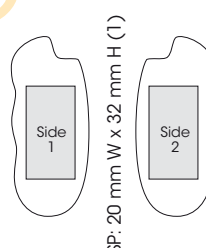

BIC® Squeeze
Colours

04 10 13

BIC® Squeeze
(3,1 cm W x 7,1 cm H x 1,6 cm D)