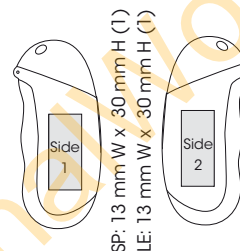

300 = 8.4 Kg (approx.)

Please refer to the inside front cover for icon definitions.

BIC® C2 Metal

BIC® C2 Metal
Colours

BIC® C2 Metal
(3,2 cm W x 7,8 cm H x 1,9 cm D)

SP: 13 mm W x 30 mm H (1)
LE: 13 mm W x 30 mm H (1)

BIC® Styl'it Luxury

BIC® Styl'it Luxury
Colours

BIC® Styl'it Luxury
(2,3 cm W x 6,0 cm H x 1,2 cm D)

PP: 16 mm W x 46 mm H (4)

LE: 13 mm W x 30 mm H (1)

BIC® C2 Metal:
• Fits comfortably in hand

BIC® Styl'it Luxury:
• Premium metal design